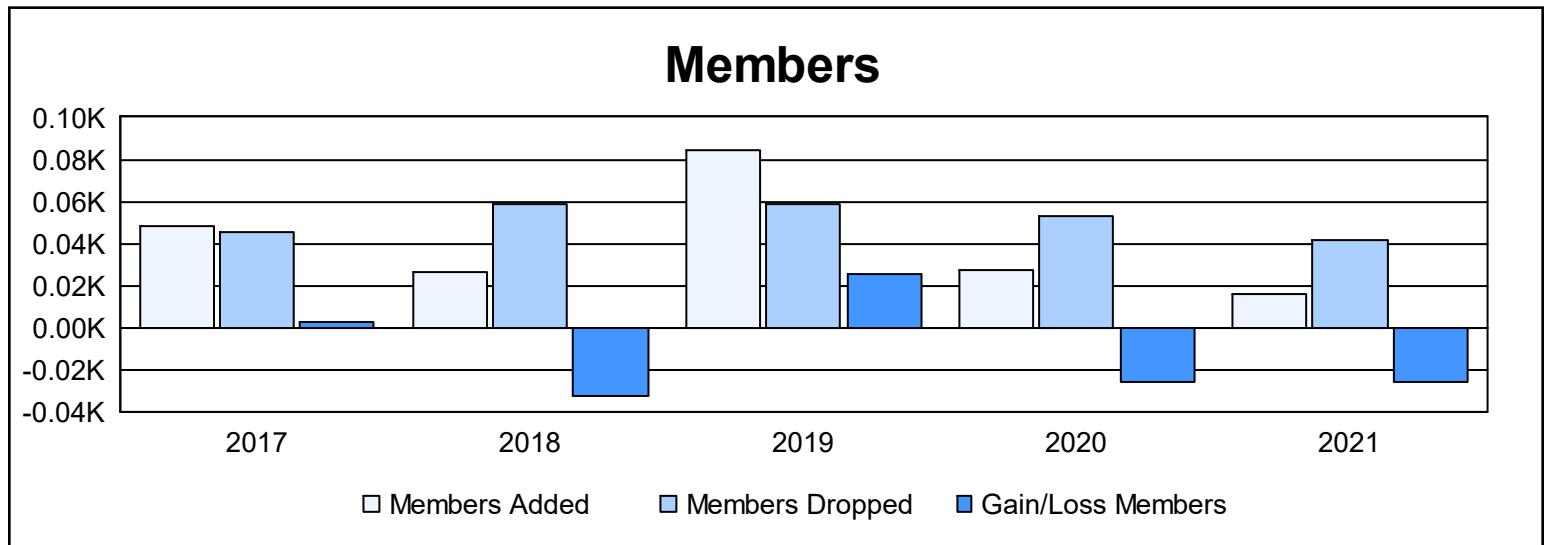

Year	New Clubs	Dropped Clubs	Gain/Loss Clubs	New Members	Charter Members	Reinstate Members	Transfer Members	Total Member Added	Total Members Dropped	Gain/Loss Members
2016-2017	0	0	0	46	0	1	1	48	45	3
2017-2018	0	0	0	25	0	0	1	26	59	-33
2018-2019	1	1	0	58	25	1	0	84	59	25
2019-2020	0	0	0	26	0	1	0	27	53	-26
2020-2021	0	0	0	15	0	1	0	16	42	-26
Average	0	0	0	34	5	1	0	40	52	-11

Membership Composition June 2021 Cumulative

Gender Composition June 2021 Cumulative