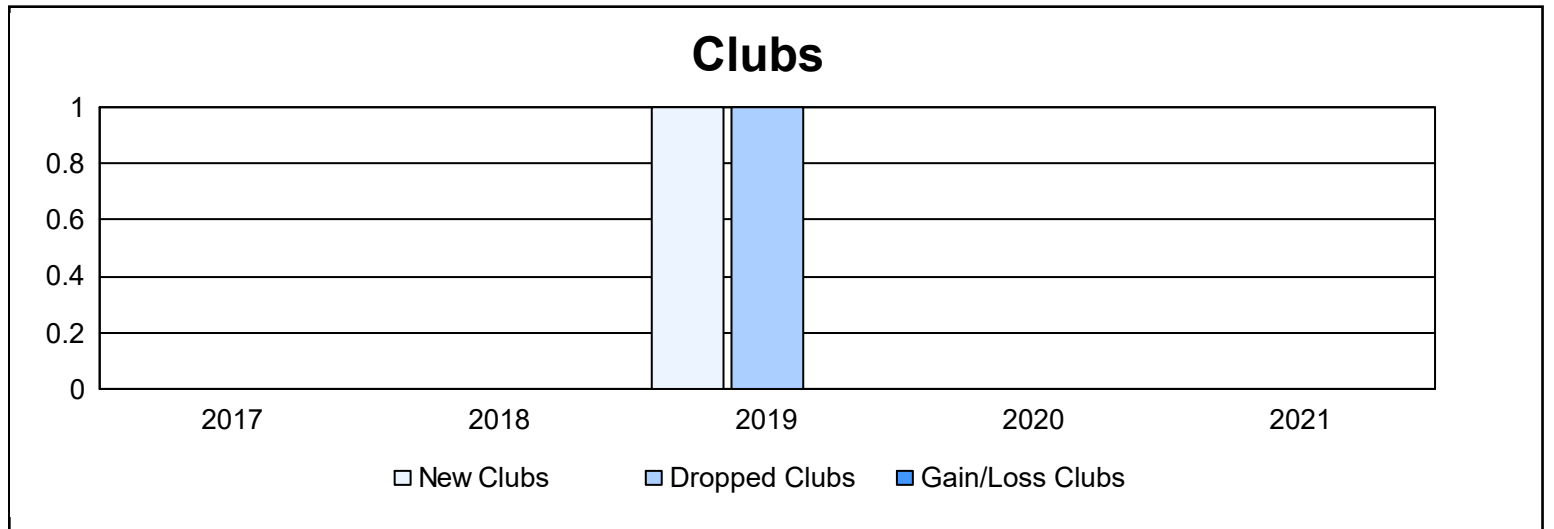

Year	New Clubs	Dropped Clubs	Gain/Loss Clubs	New Members	Charter Members	Reinstate Members	Transfer Members	Total Member Added	Total Members Dropped	Gain/Loss Members
2016-2017	0	0	0	46	0	1	1	48	45	3
2017-2018	0	0	0	25	0	0	1	26	59	-33
2018-2019	1	1	0	58	25	1	0	84	59	25
2019-2020	0	0	0	26	0	1	0	27	53	-26
2020-2021	0	0	0	15	0	1	0	16	42	-26
Average	0	0	0	34	5	1	0	40	52	-11

Membership Composition June 2021 Cumulative

Gender Composition June 2021 Cumulative